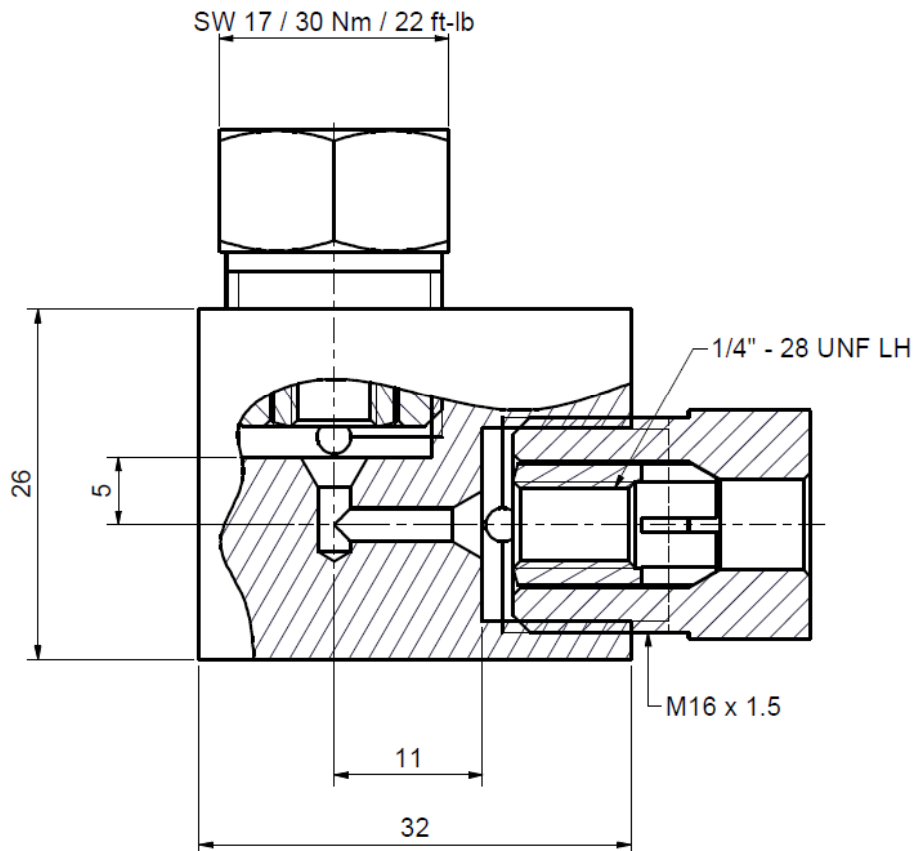

Pressure relief holes must not be covered or closed

*) -> Assembly-Grease DX
Allfi-Art.: 051055

Item	Qty	Description	Part-Number	Comments	Weight
1	1	Elbow 1/4"	201414A		103 g
2	2	Collar 1/4" VIBRO	711402		3.9 g
3	2	Gland Nut 1/4" VIBRO	701402		28.1 g

General tolerances ISO 2768-1 mK Designs and drawings created and produced by the contractor are the contractor's intellectual property and may only be used for the purposes of the order. Weight 0.17 kg

Amendment:	Replace for	-
	Replaced by	-
	Drawn	05.09.2024 AM
	Checked	05.09.2024 AM
	Release	
	Index-release	

Elbow 1/4", Vibro

Scale
5 : 2

Max. 4150 bar / 60,000 psi

ALLFI AG - RIEDENMATT 1 - CH-6370 STANS
PHONE +41(0)41-618 05 05
E-MAIL: sales@allfi.com <http://www.allfi.com>