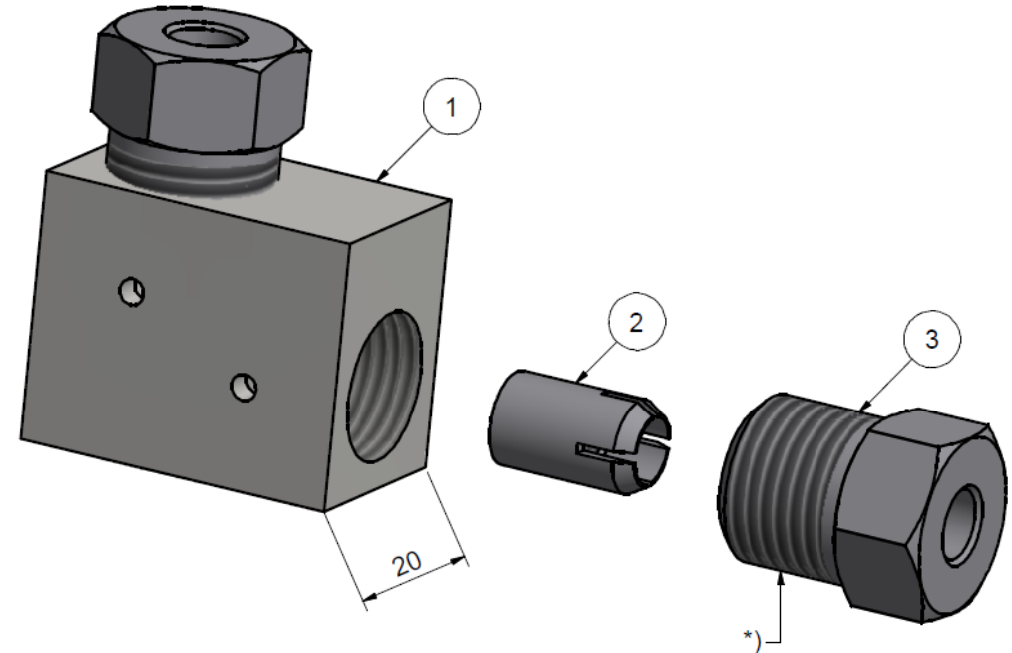

Pressure relief holes must not be covered or closed

*) -> Assembly-Grease DX
Allfi-Art.: 051055

Item	Qty	Description	Part-Number	Comments	Weight
1	1	Elbow 1/4"	201414A		103 g
2	2	Collar 1/4" VIBRO	711402		3.9 g
3	2	Gland Nut 1/4" VIBRO	701402		28.1 g

Amendment:	Replace for	-
	Replaced by	-
	Drawn	05.09.2024 AM
	Checked	05.09.2024 AM
	Release	
	Index-release	

Elbow 1/4", Vibro

Scale
5 : 2

Max. 4150 bar / 60,000 psi

ALLFI AG - RIEDENMATT 1 - CH-6370 STANS
PHONE +41(0)41-618 05 05
E-MAIL: sales@allfi.com <http://www.allfi.com>