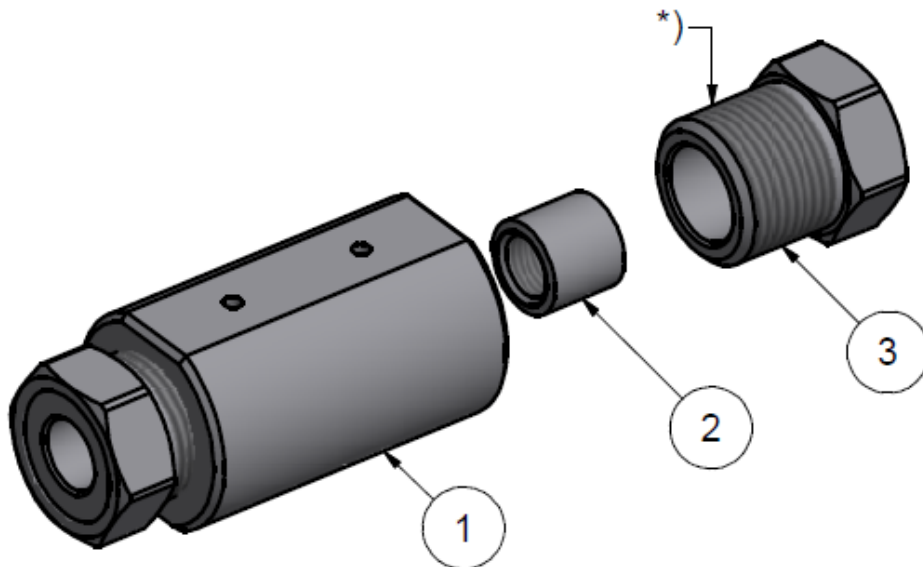

**Pressure relief holes must not be covered or closed**

\*) -> Assembly-Grease DX  
Allfi-Art.: 051055

Item	Qty	Description	Part-Number	Comments	Weight
1	1	Straight coupling 3/8"	103838A-P		23.8 g
2	2	Collar 3/8"	713800		6.8 g
3	2	Gland Nut 3/8"	703800-P		46.1 g