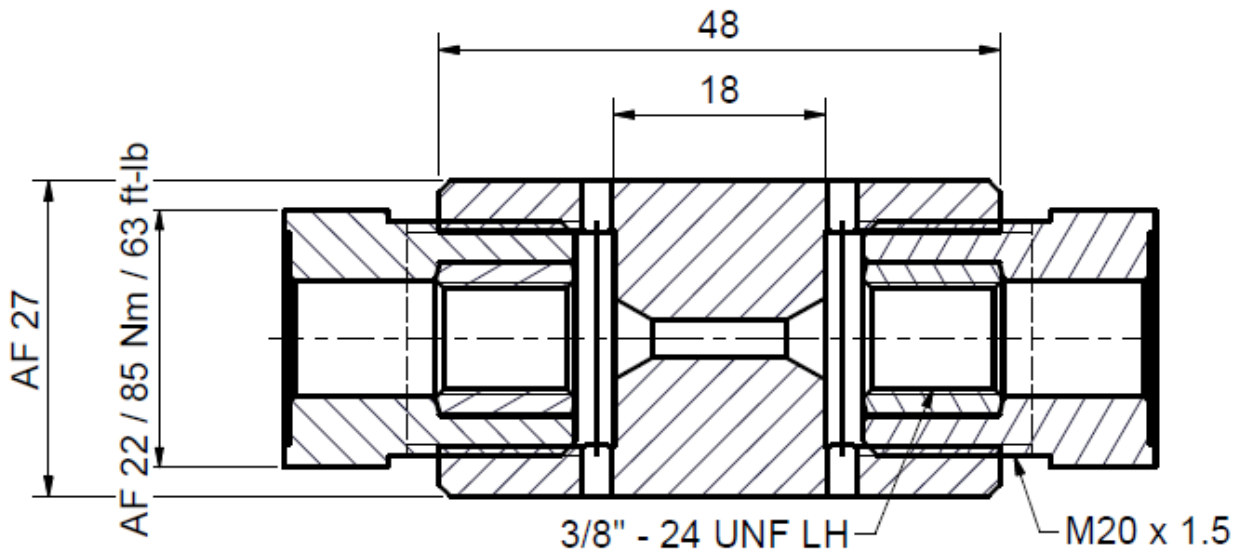

**Pressure relief holes must not be covered or closed**

\*) -> Assembly-Grease DX  
Allfi-Art.: 051055

Item	Qty	Description	Part-Number	Comments	Weight
1	1	Straight coupling 3/8"	103838A-P		23.8 g
2	2	Collar 3/8"	713800		6.8 g
3	2	Gland Nut 3/8"	703800-P		46.1 g

General tolerances ISO 2768-1 mK Designs and drawings created and produced by the contractor are the contractor's intellectual property and may only be used for the purposes of the order. Weight 0.13 kg

Max. 6200 bar / 90,000 psi

103838-P	Index	-	Sheet-No.	2
			No. of sheets	2